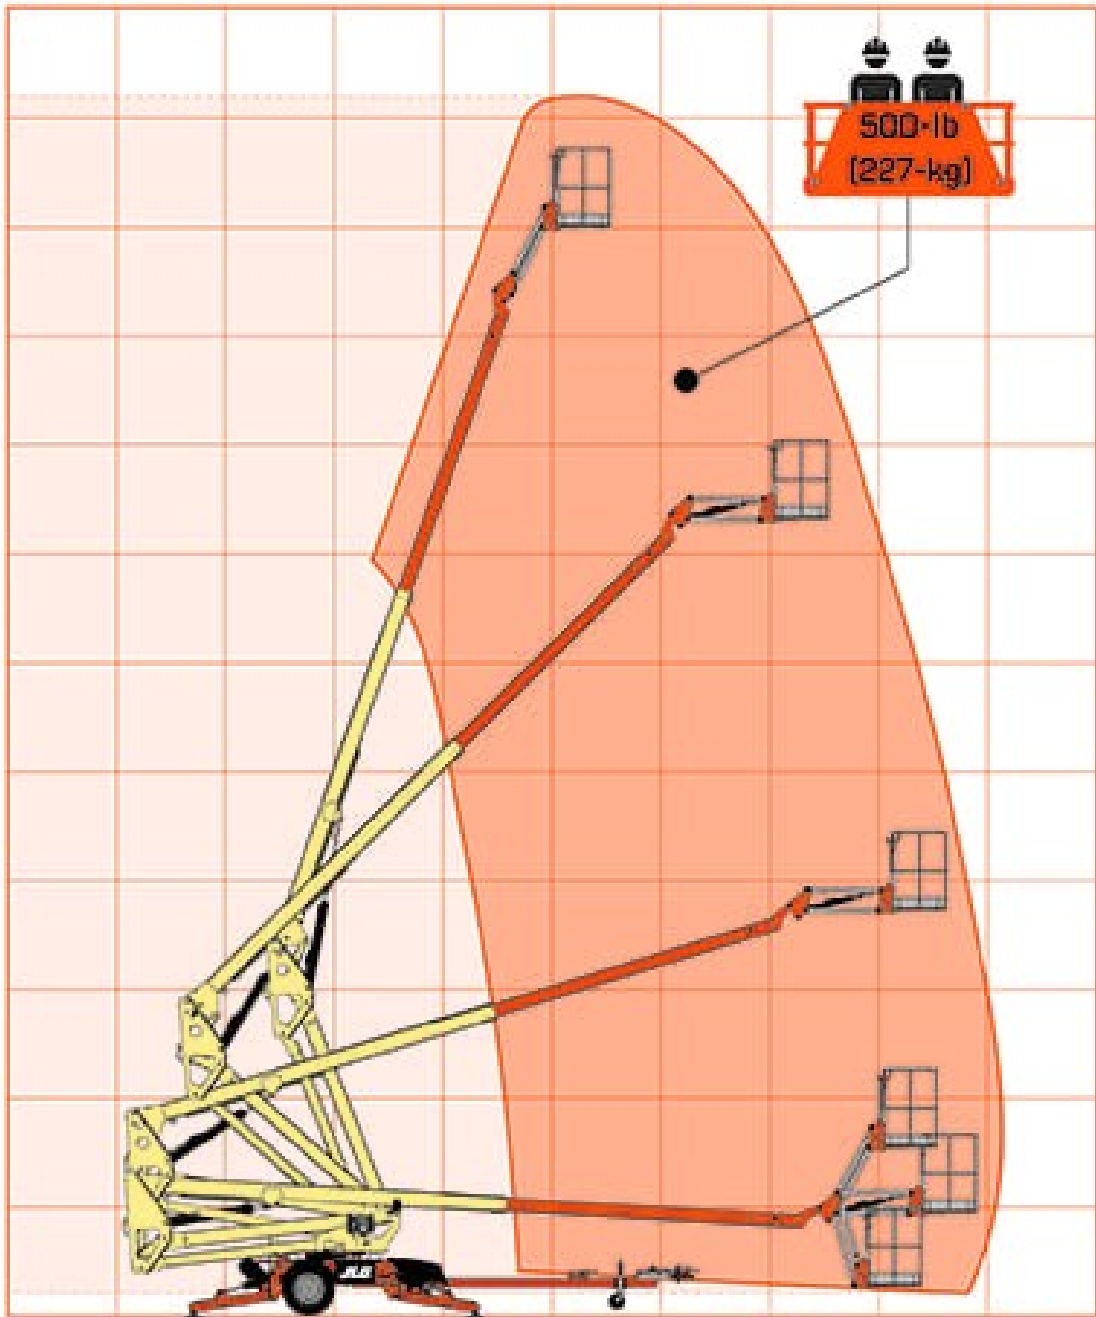

Increase productivity with standard features such as air and water lines to the platform. Detachable platform controls provide more efficient boom positioning with one-hand operation of all boom functions.

Dimensions

Machine height	6'7"
Machine length	27'4"
Machine width	5'8"
Outrigger footprint length	12'4"
Outrigger footprint width	12'8"
Platform dimension A	2'6"
Platform dimension B	4'

Performance

Jib - range of articulation	130 degrees
Frame leveling	11 degrees
Leveling capability	11 degrees
Platform capacity	500 lb.
Swing	410 degrees
Swing type	non-continuous
Max tow speed	65 mph
Max ground bearing pressure	31 psi
Machine weight	5200 lb.
Batteries/Power	4 x 6v 220 amp

Reach Specifications

Horizontal outreach	31'6"
Platform height	50'1"

60-ft
[18.3-m]

50-ft
[15.2-m]

40-ft
[12.2-m]

30-ft
[9.1-m]

20-ft
[6.1-m]

10-ft
[3.1-m]

0-ft
[0-m]

0-ft
[0-m]

10-ft
[3.1-m]

20-ft
[6.1-m]

30-ft
[9.1-m]